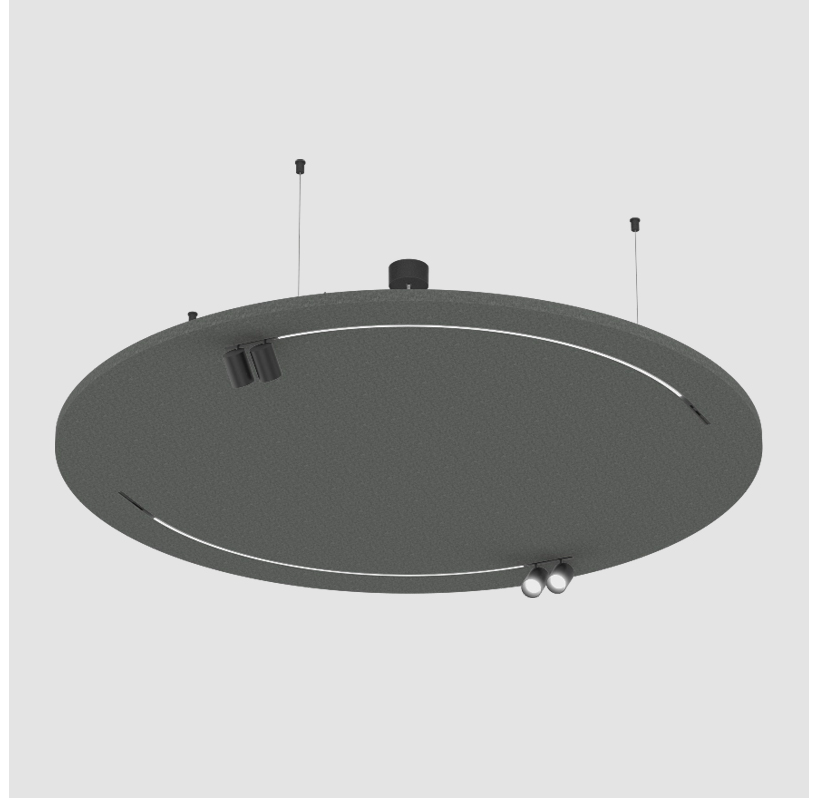

JUST BLACK ACOUSTIC SUSPENSION

A300676-

base number	Finishes (Diamond)	Finish Options	Cable Length

1. To build a product code in our configurator select the specify button on the base model # product page
2. To build a manual product code on this datasheet choose from the options listed below in blue font and add the suffix to the base model #

GENERAL

Series: Just Black Acoustic
Brand: Prolicht
Division: Architectural
Mounting Type: Suspension
Mounting Location: Ceiling

PHYSICAL

Shape: Round
Diameter (mm): 1400
Diameter (in): 55 1/8
Height (mm): 41
Height (in): 1 5/8
Light Distribution: Direct
Fixture Finish: [ANC / ASH / BNA / BTC / BZE / CEL / EGG / EVG / FOG / FOS / FST / FUA / IRI / IRO / KHA / LIC / LIM / MER / MSN / MUS / ONX / PEA / PLU / POL / PPY / RAY / ROY / RST / STE / SWD / TAN / TAU](#)
Fixture Material: Aluminum
Cable Details: [2,000mm / 6,000mm Transparent Cable](#)

ELECTRICAL

Lamp Type: LED
Input Wattage (W): 64
Total Output Wattage (W): 58.2
Dimming: Non-Dimmable
Driver Included: Yes
Driver Location: Integrated
Driver Type: Constant Voltage - Universal
Driver Class: Class 2
Input Voltage (V): 120 - 277
Output Voltage (V): 24

LED

Color Temperature (°K): 2700
Max. Delivered Lumen (lm): 2215
Nominal Lumen (lm): 3164
CRI: >90 CRI
Lamp Life (hrs): 80000

OPTICAL

Beam Angle: 30

RATINGS AND CERTIFICATIONS

Certified By: Certified for North American Standards
IP rating: IP20

PROJECT	
TYPE	
SPECIFIER	
QUANTITY	
DATE	

Ø1400mm 55 1/8"